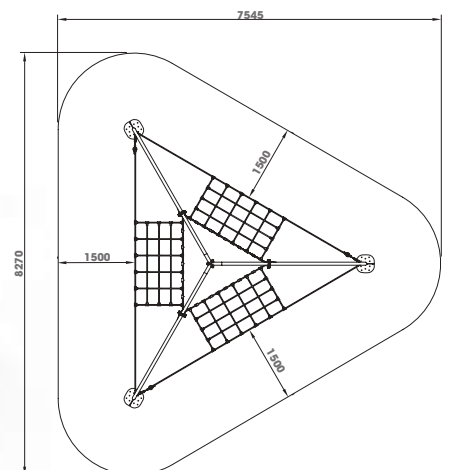

LD062.01
RED HEMISFERIO 3P