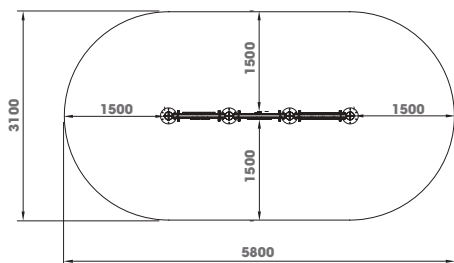

LD300.03
PANELES DE JUEGO MUSICAL (6 PANELES)