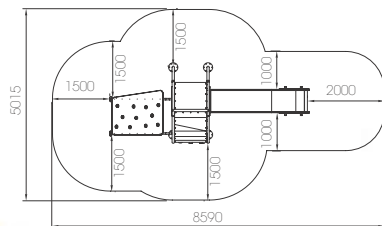

A
18,15

LD250.01
TUBO ESCALADA TOBOGAN