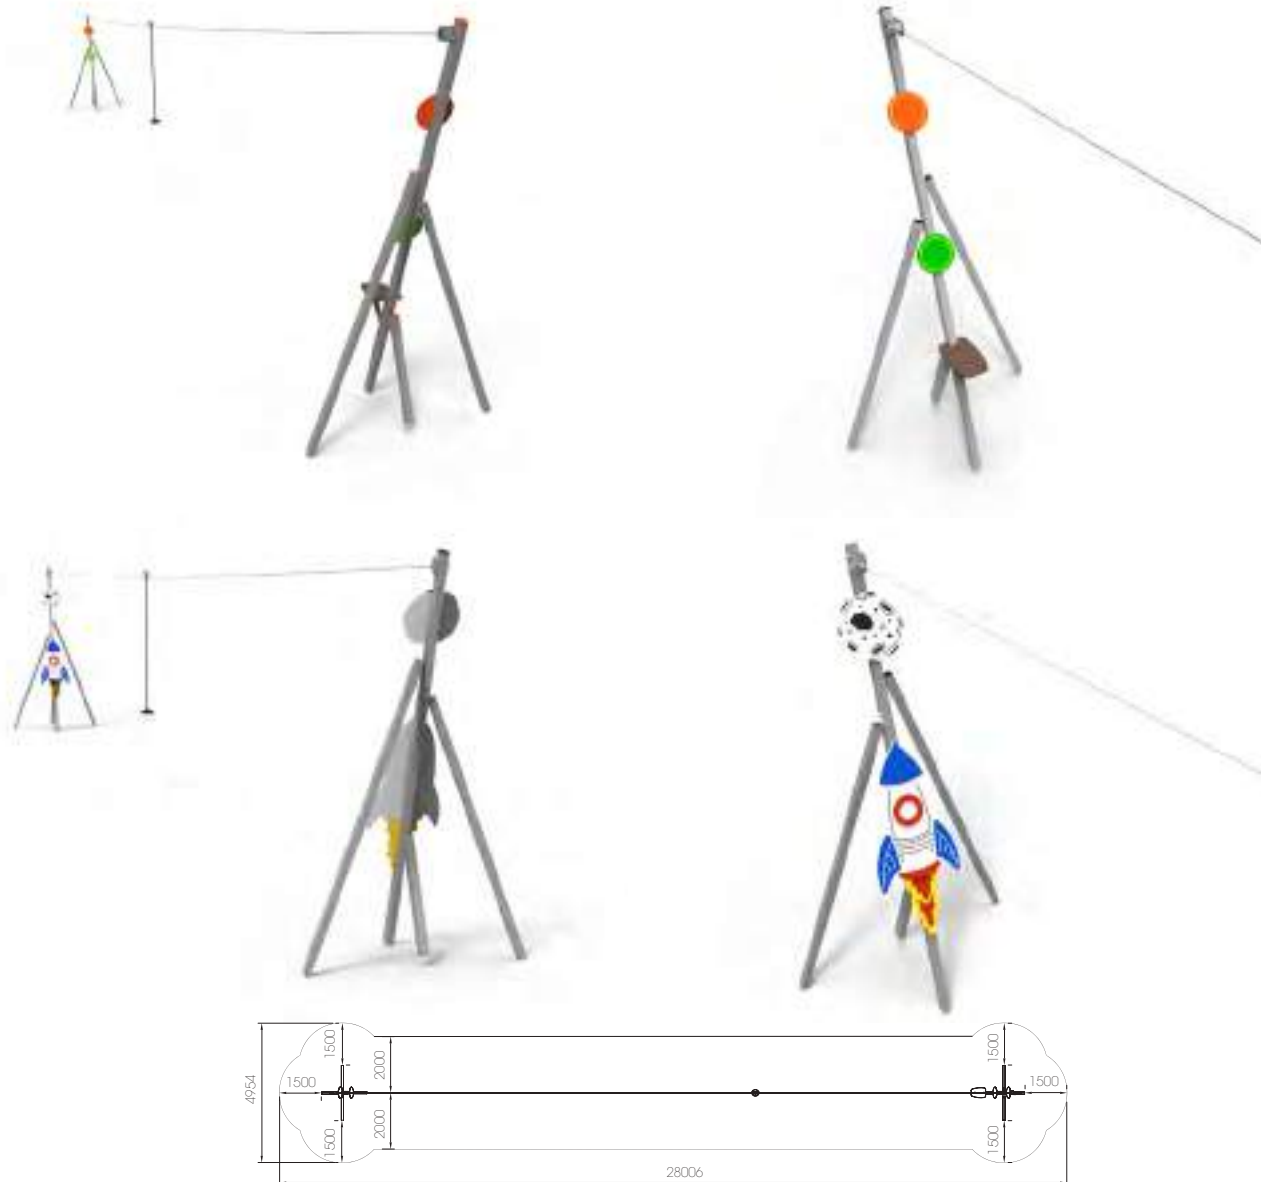

LD181.01
TIROLINA 25 METROS