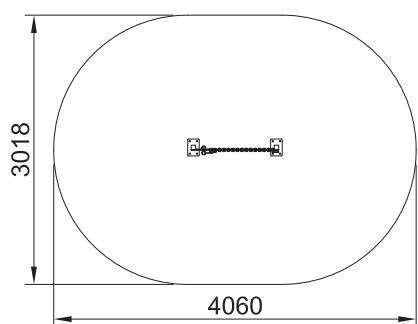

LD011.13
PANEL XILOFONO 980x110x1040