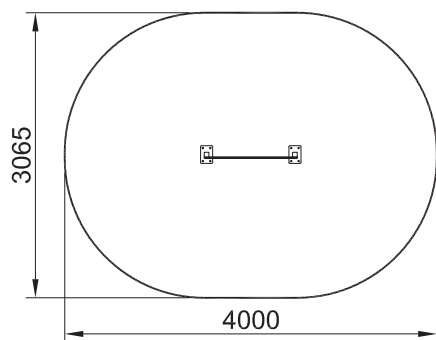

Completely adapted game with accessible ramps, a trampoline, slide and ladder. On its lower level it has game panels to develop cognitive skills for all the little ones.

urban

LD011.11
 PANEL BRAILE - ABC 1080x190x1405mm