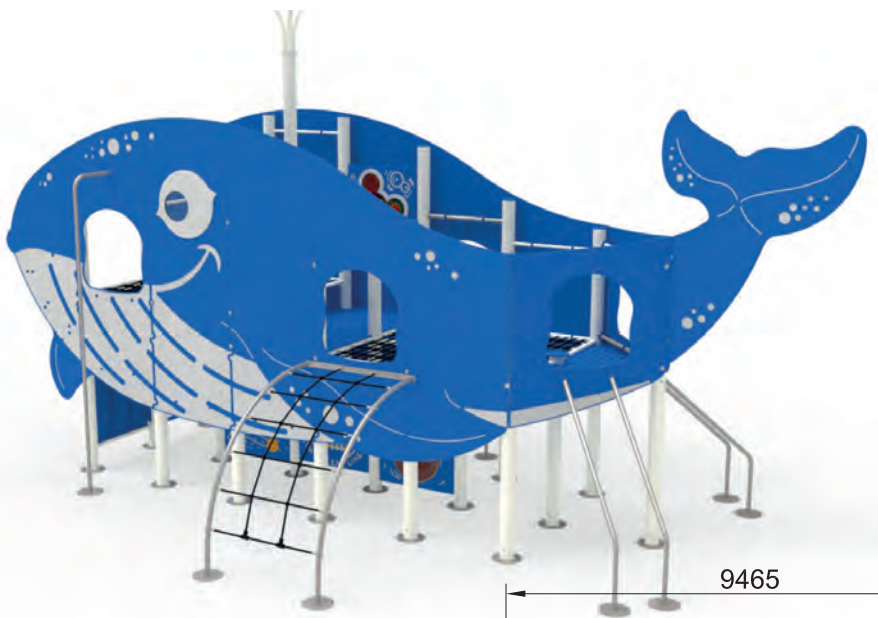

LD260.09
BARCO VELERO

Barco velero

Sailboat

Inspirado en un barquito de papel, el barco Velero reúne a más de 56 usuarios con todos sus elementos de juego, con una torre trepa central, con subida de redes a su gran tobogán tubo, hamacas, eslingas, barra de bombero, escalera y rocódromo. ¡Diversión para todas las edades!

Inspired in a little paper boat, the sailboat brings together more than 56 users with all its play elements, with a central climbing tower, with nets climbing to its large tube slide, hammocks, slings, fireman's pole, ladder and climbing wall. Fun for all ages!

LD102.14
BALLENA BABY

Ballena

Whale Baby

Pequeña ballena para que los más peques puedan divertirse en su túnel, escalera y tobogán mini. ¡¡¡Además, podrán lanzarse por su barra de bomberos como los mayores!!!

Baby

A small baby whale for the little ones can have fun in its tunnel, ladder and mini slide. Plus, they can jump down their fireman's pole like the grownups!!!.

Mommy

Whale in sight!!! The big blue whale, with two levels of play; the lower one is adapted with 6 play panels, and the upper level is difficult to access due to vertical climbing walls and slides with bars, climbing nets and a fireman's pole.