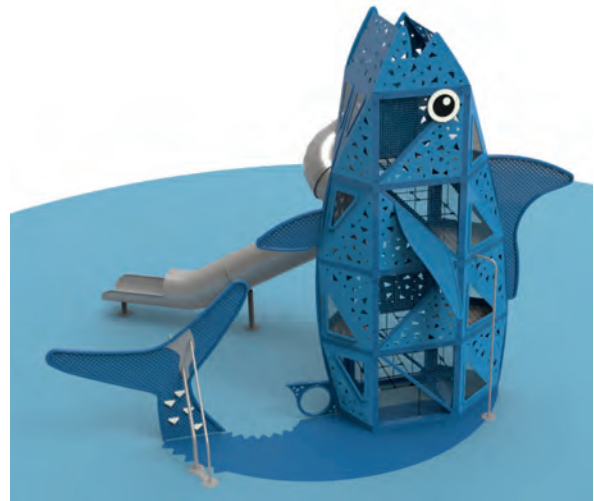

61,50

30

2 - 12

310 - 1713