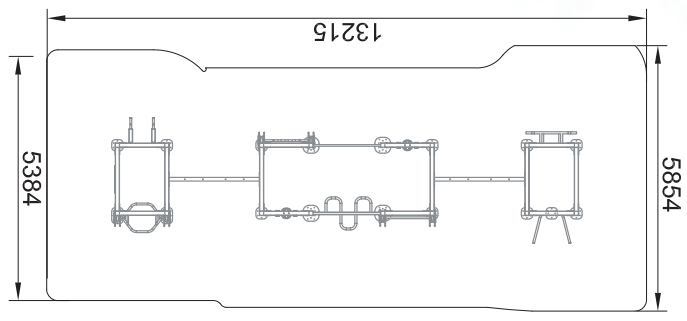

CROS20.01
OUTDOOR GYM

A
72,23

15

+13/140cm

1000

A
32,80

5

+16/140cm