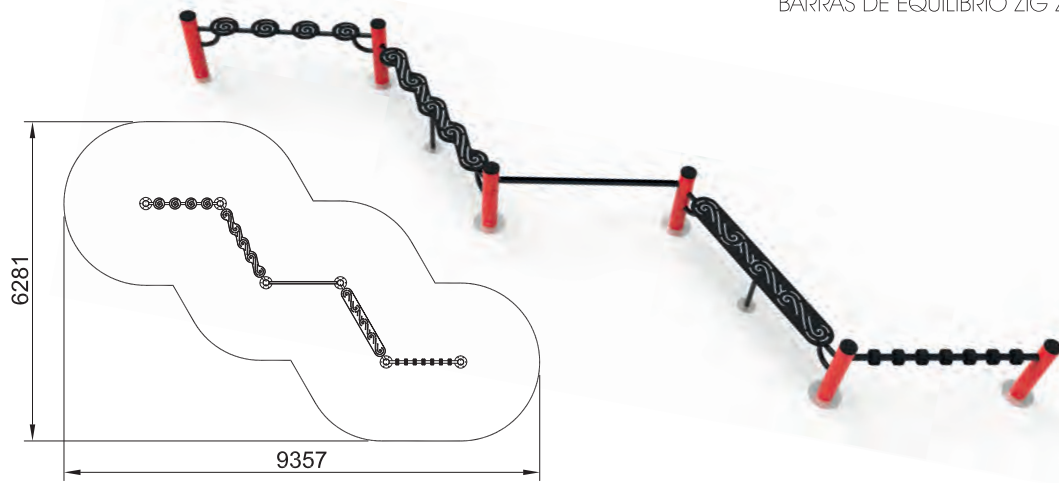

A
32,80

5

+16/140cm

525

LD127.02
BARRAS DE EQUILIBRIO ZIG ZAG (5 UNID.)