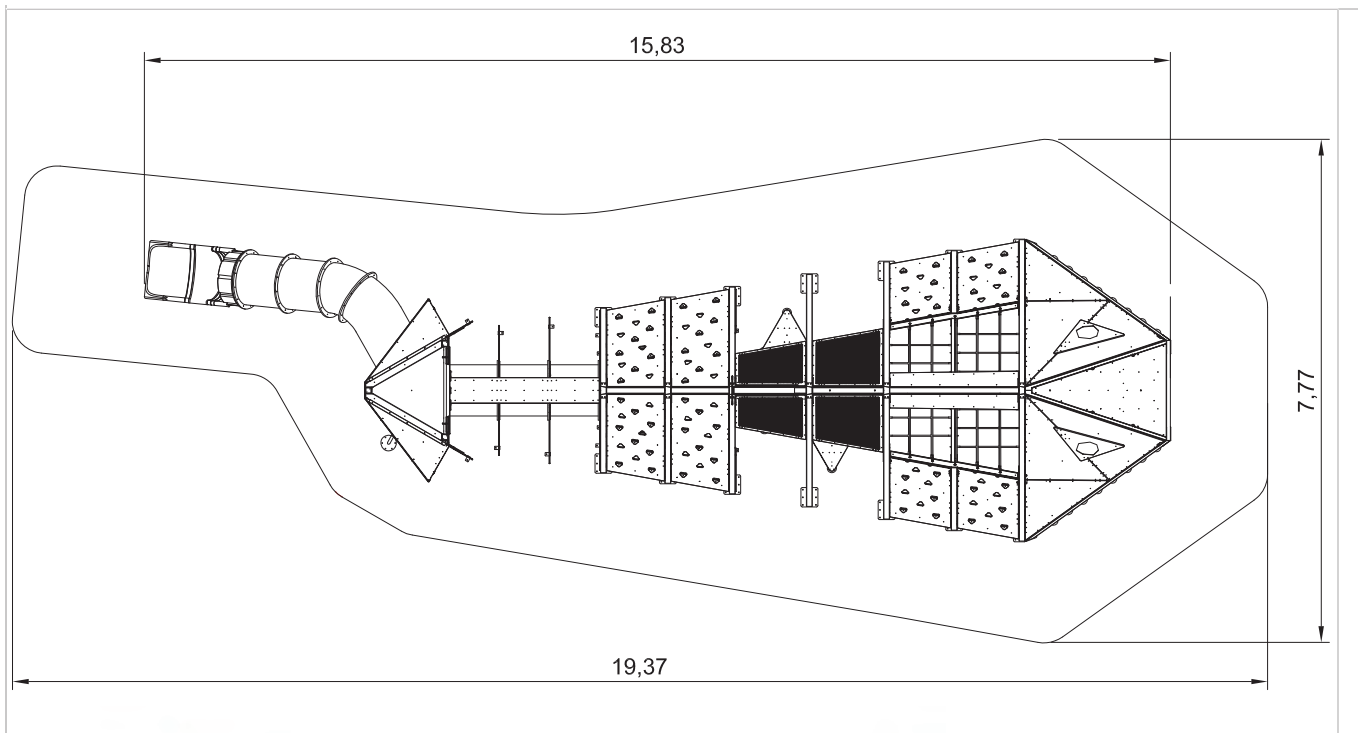

56,67

10

6 - 12

500 - 1911

LD260.07
MEDUSA

LED

Medusa

Jellyfish