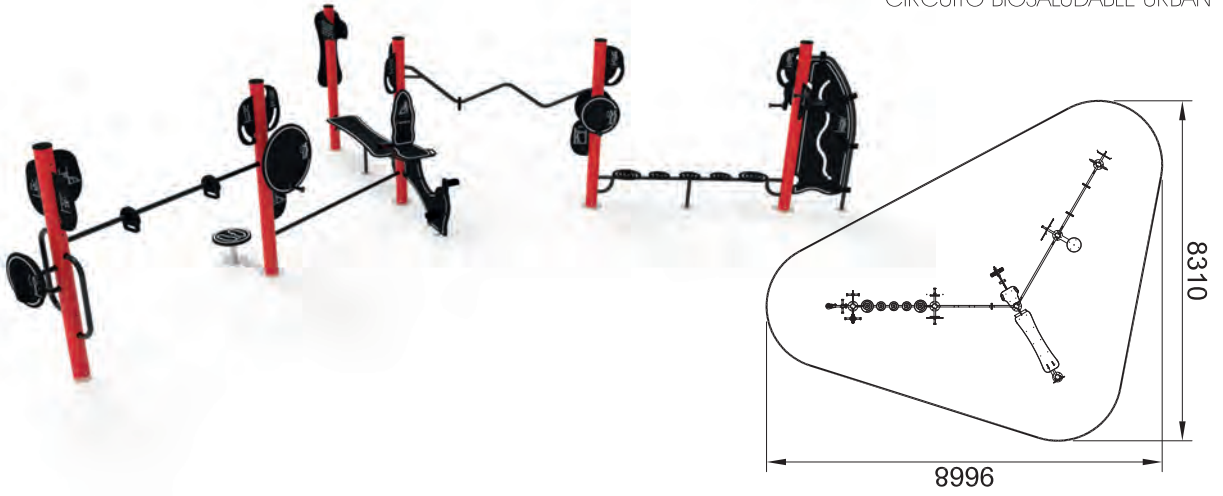

LD152.04
CIRCUITO BIOSALUDABLE URBAN

Sport