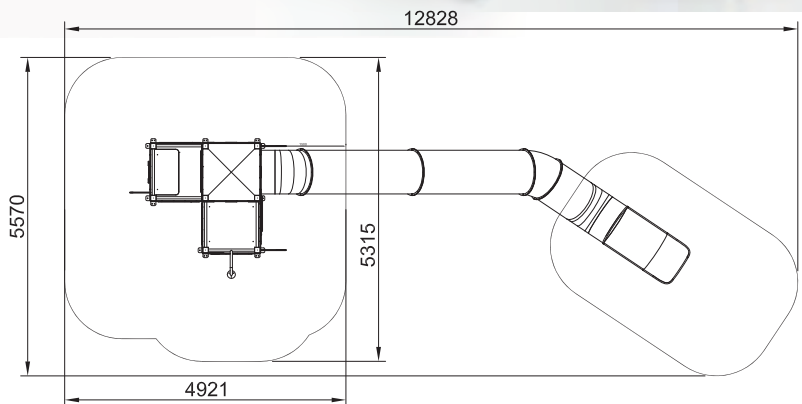

medieval stronghold

Ha the castle!!! Medieval stronghold with 3 towers and two tube slides, one straight and the other spiral. The game is adapted to be accessible at its lowest level with various game panels. With access to the other levels through networks and vertical climbing walls through which we reach platforms with a fireman's pole, slides and a bridge between towers. Enter the stronghold and become an authentic medieval knight!!!.

855 - 950

LD119.56
Torre medieval (1T+1T INOX)

Medieval tower

Defend the tower from its battlements and jump from its large fireman's pole or its large tube slide. You can also take the tower by climbing its walls, through its vertical climbing wall or entering through its lower level. Choose your side!!!

1405 - 2320