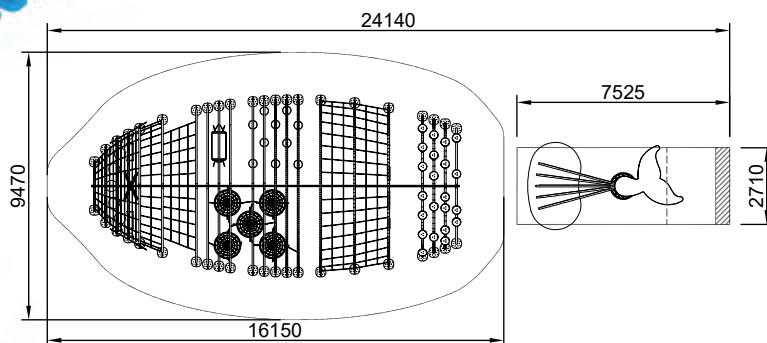

A
145,15

40

3 - 12

570 - 1570

A
10,32

2

3 - 12

265 - 1765