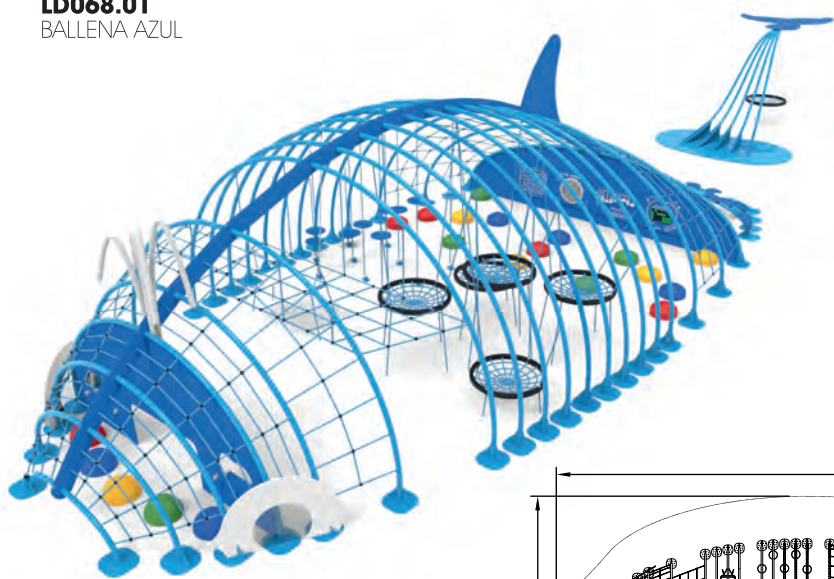

A
145,15

40

3 - 12

570 - 1570

A
10,32

2

3 - 12

265 - 1765