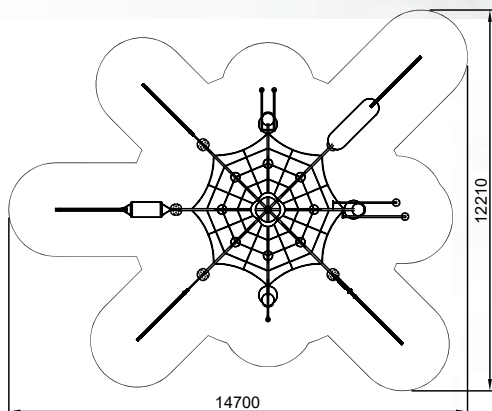

LD071.01
RED MEDUSA

A
145,15

40

3 - 12

570 - 1570

A
10,32

2

3 - 12

265 - 1765