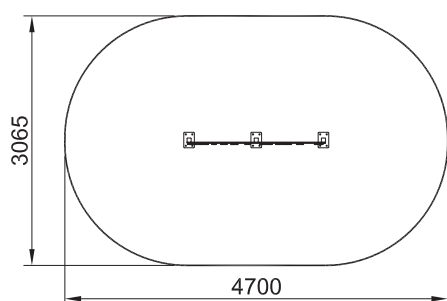

LD011.12
PANEL BRAILE - SISTEMA SOLAR 1780x190x1011