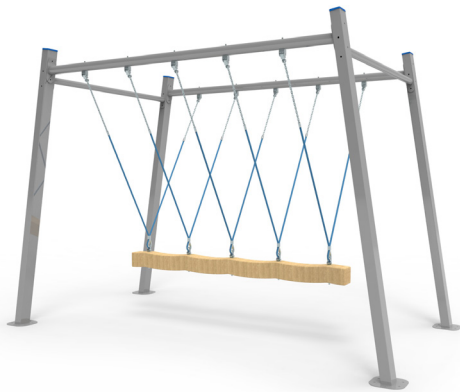

SWINGS

We have multiple swing options, from 1 to 7 users, with the possibility of combining different types of seats (Cradle, flat, Inclusive, Nest, Parent-Child, etc). Also available wheelchair swing.

columpios

A
48,60 - 46,90

1288 - 1363

LD170.14.4
ESTRUCTURA COLUMPIO 4 ASIENTOS (2+2)

Urban

A
54,70 - 52,90

1288 - 1363

LD303.01